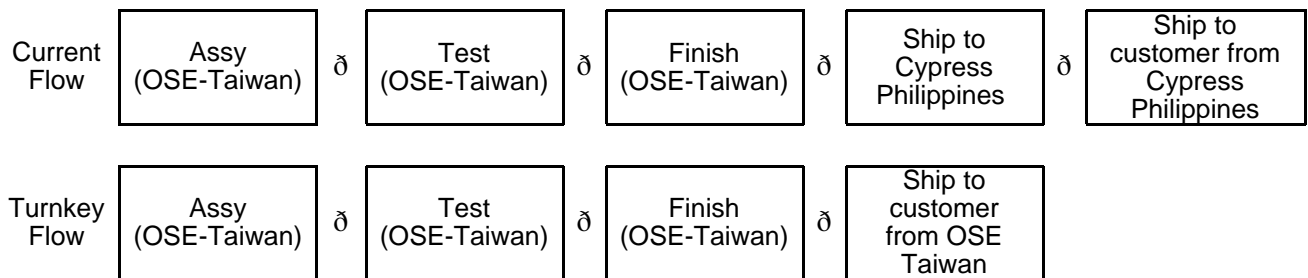

Cypress Semiconductor Corporation, 198 Champion Court, San Jose, CA 95134. Tel (408) 943-2600

PRODUCT INFORMATION NOTIFICATION

PIN: PIN153803

Date: September 17, 2015

Subject: Qualification of OSE Taiwan as an Additional Shipping Location for Cypress Products

To: PCN ADMIN
CYPRESS
pcn_adm@cypress.com

Change Type: Minor

Description of Change:

Cypress announces the qualification of Orient Semiconductor Electronics, Ltd. (OSE) in Kaohsiung, Taiwan as an additional shipping location for Cypress products. Customers are expected to receive direct shipments from OSE Taiwan starting September, 2015. OSE Taiwan is one of the world's largest independent semiconductor manufacturing service providers in assembly and test operations. Their assembly and test facilities in Kaohsiung, Taiwan are a qualified turnkey site for Cypress products.

Benefit of Change:

OSE is located in the Nantze Export Processing Zone (next to Kaohsiung International Airport). This change will enable OSE to ship Cypress products directly to the customers, implementing a full turnkey solution that will provide faster delivery and reduction in cycle time.

In addition to OSE, Cypress will continue to ship orders from Cypress Philippines and other approved sites in Taiwan. Cypress will use existing routing instructions for Kaohsiung-origin shipments, unless Cypress receives other instructions from our customers. If there is a need to change routing instructions for the orders originating from Kaohsiung Taiwan, please contact your local Customer Marketing Representatives.